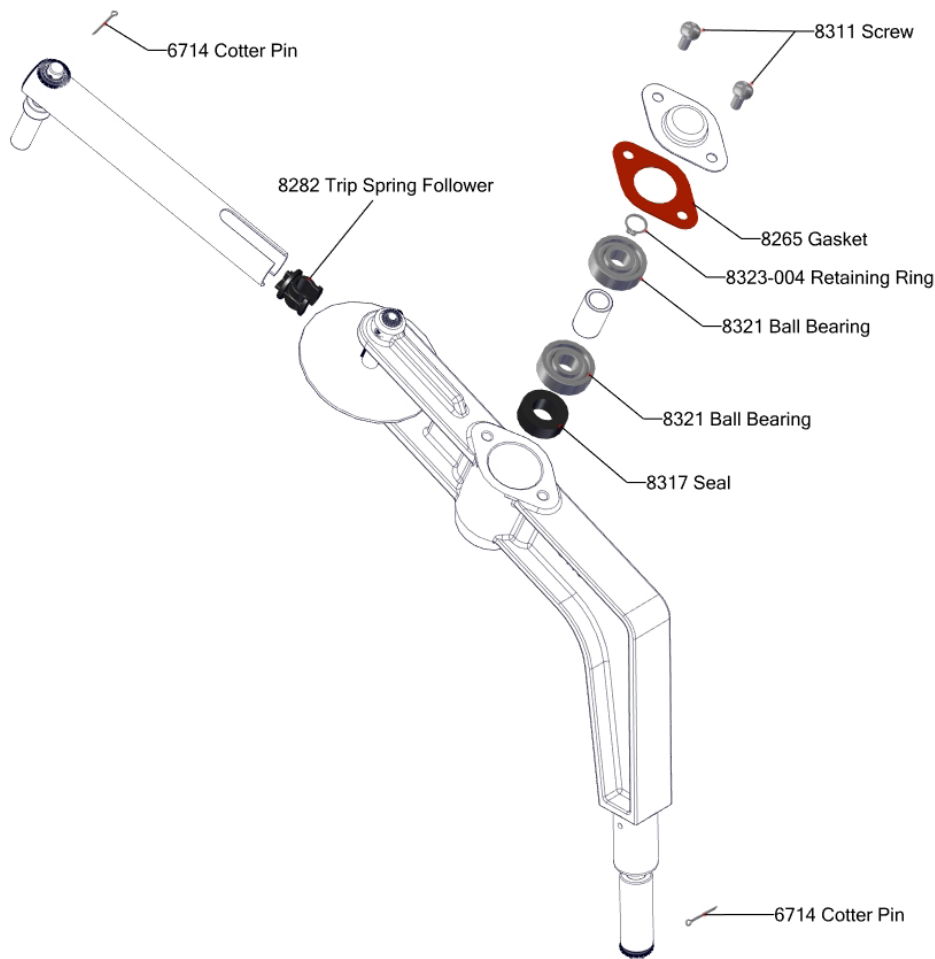

ORIGINAL BIG GUN

SR100/SR150 TRIP LEVER SERVICE KIT

#12804

Item Number	Description	Qty
12804	SERVICE KIT, TRIP LEVER - SR100/SR150	
6714	PIN, COTTER, .062" x .50"	2
8265	GASKET, TRIP LEVER CAP - SR100	1
8282	FOLLOWER, TRIP SPRING - SR BIG GUNS	1
8311	SCREW, #8-32 x .375" LG PHIL PAN HEAD SELF TAP	2
8317	SEAL, RADIAL LIP, .750" x .375" x .250"	1
8321	BEARING, BALL, 8 x 22 x 7 mm, OPEN	2
8323-004	RING, RETAINING, -31 BASIC INTERNAL	1