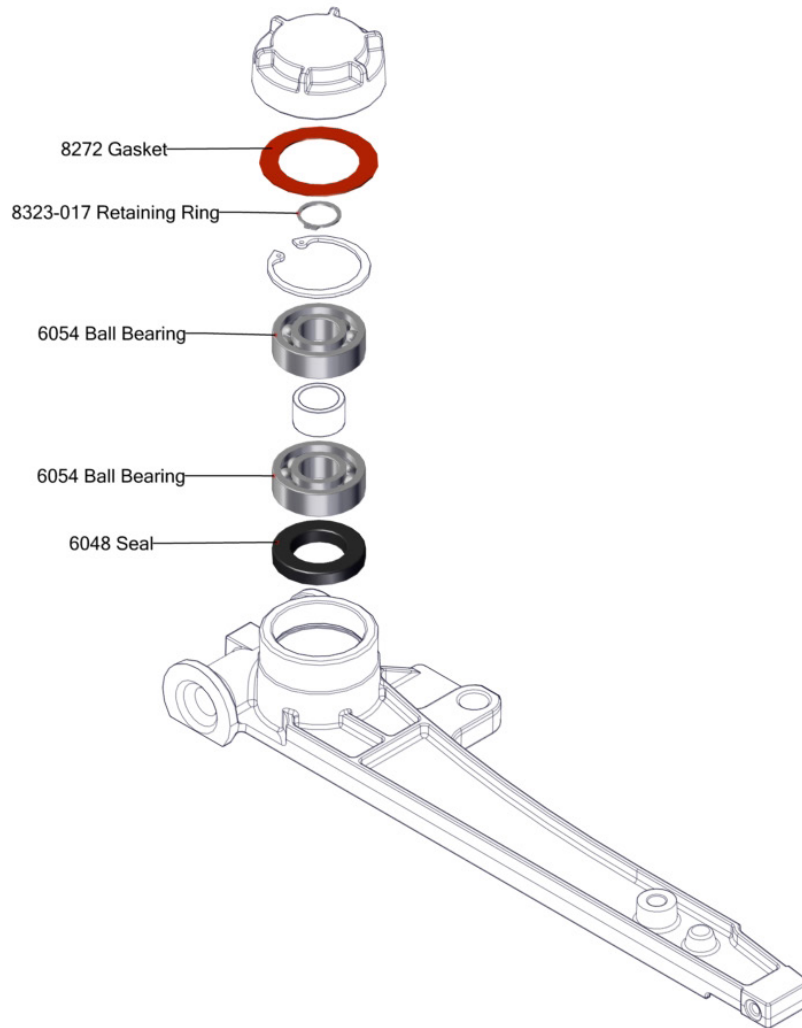

ORIGINAL BIGGUN

SR100/SR150 SHIFT LEVER SERVICE KIT

#12805

Item Number	Description	Qty
12805	SERVICE KIT, SHIFT LEVER - SR100/SR150	
6048	SEAL, RADIAL LIP, 1.575" X .875" X .250"	1
6054	BEARING, BALL, 17 x 40 x 12 mm OPEN	2
8272	GASKET, SHIFT LEVER CAP - SR100	1
8323-017	RING, RETAINING, -66 BASIC INTERNAL	1