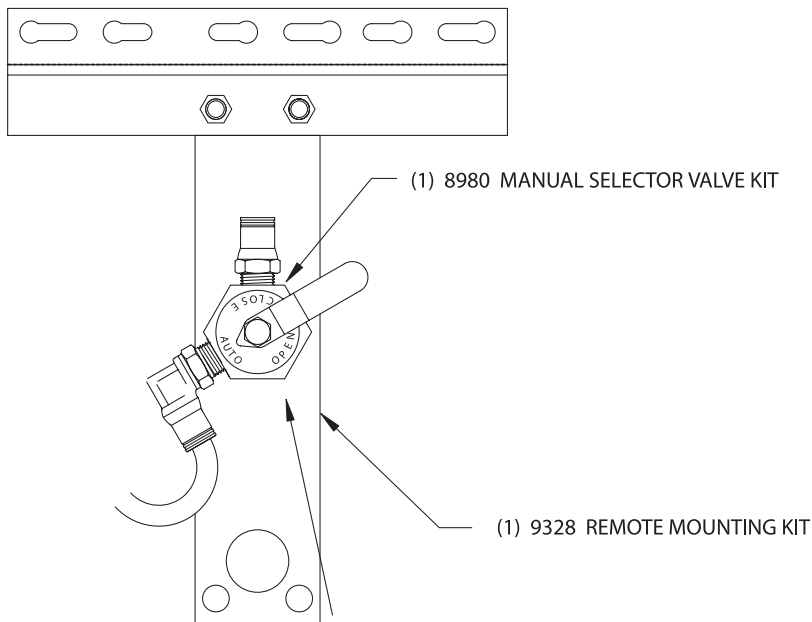

**MOUNTING BRACKET KIT****PN 9189**

2" SIZE

**MOUNTING BRACKET KIT****PN 8924**

3", 4", 6" &amp; 8" SIZE

**REMOTE MOUNTING BRACKET KIT**

**PN 9328**

**REMOTE MOUNTING KIT with Selector**

**PN 9327**

**EXTENSION KIT, MOUNTING BRACKET PN10923**

(2) 6818 SCREW

(2) 8904 LOCK WASHER

(2) 6060 NUT

(1) 9325 BRACKET

(2) 6635 SCREW

(2) 7029 LOCK WASHER