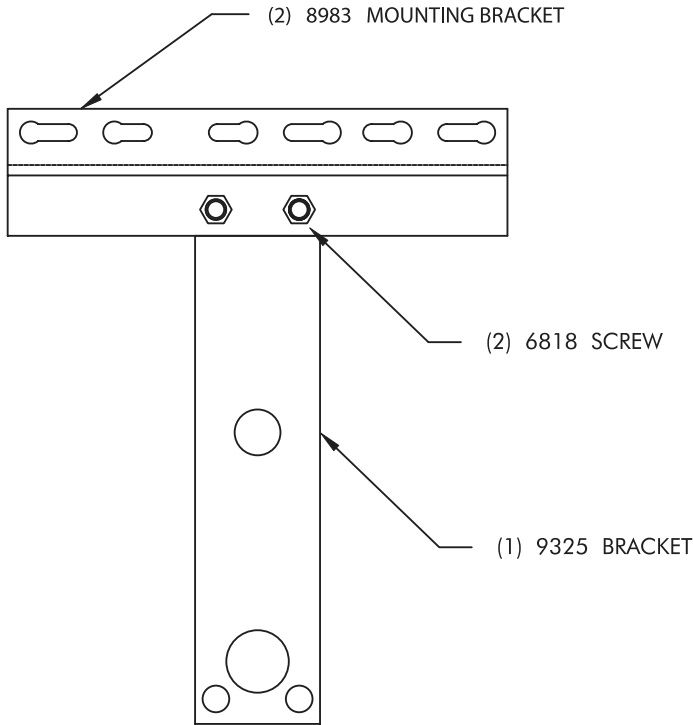

**MOUNTING BRACKET KIT****PN 9189**

2" SIZE

**MOUNTING BRACKET KIT****PN 8924**

3", 4", 6" &amp; 8" SIZE

**REMOTE MOUNTING BRACKET KIT**

**PN 9328**

**REMOTE MOUNTING KIT with Selector**

**PN 9327**

**EXTENSION KIT, MOUNTING BRACKET PN10923**

(2) 6818 SCREW

(2) 8904 LOCK WASHER

(2) 6060 NUT

(1) 9325 BRACKET

(2) 6635 SCREW

(2) 7029 LOCK WASHER