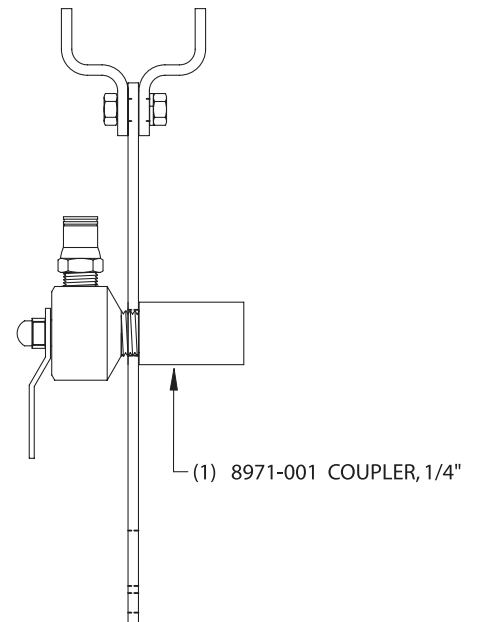

**MOUNTING BRACKET KIT****PN 9189**

2" SIZE

**MOUNTING BRACKET KIT****PN 8924**

3", 4", 6" &amp; 8" SIZE

**REMOTE MOUNTING BRACKET KIT**

**PN 9328**

**REMOTE MOUNTING KIT with Selector**

**PN 9327**

**EXTENSION KIT, MOUNTING BRACKET PN10923**

(2) 6818 SCREW

(2) 8904 LOCK WASHER

(2) 6060 NUT

(1) 9325 BRACKET

(2) 6635 SCREW

(2) 7029 LOCK WASHER