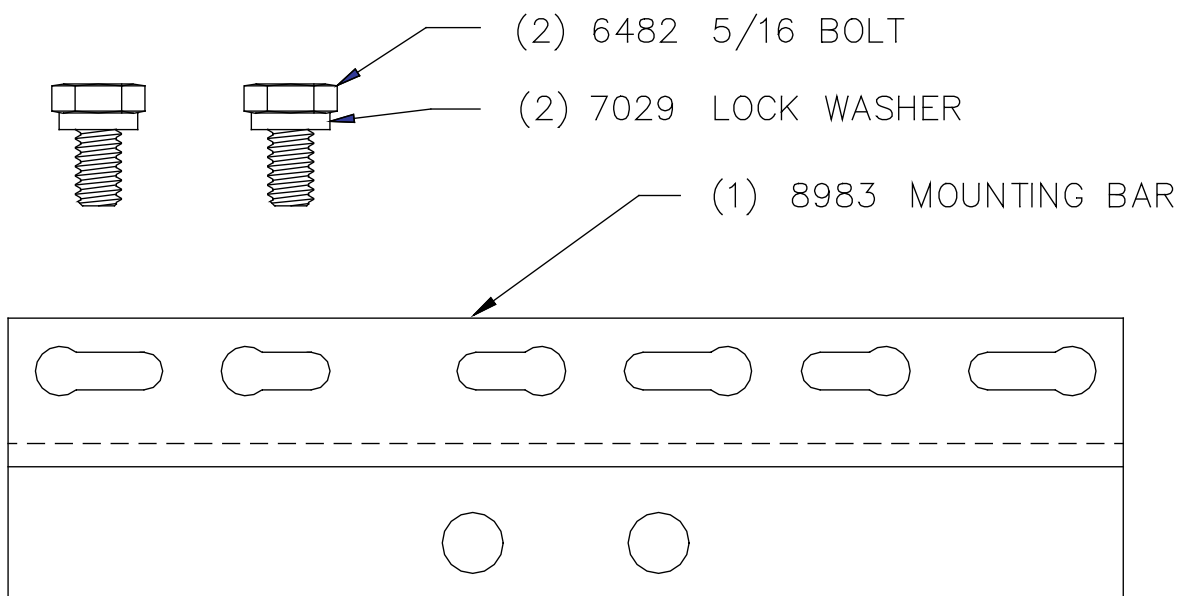

**MOUNTING BRACKET KIT****PN 9189**

2" SIZE

**MOUNTING BRACKET KIT****PN 8924**

3", 4", 6" &amp; 8" SIZE

**REMOTE MOUNTING BRACKET KIT**

**PN 9328**

**REMOTE MOUNTING KIT with Selector**

**PN 9327**

**EXTENSION KIT, MOUNTING BRACKET PN10923**

(2) 6818 SCREW

(2) 8904 LOCK WASHER

(2) 6060 NUT

(1) 9325 BRACKET

(2) 6635 SCREW

(2) 7029 LOCK WASHER