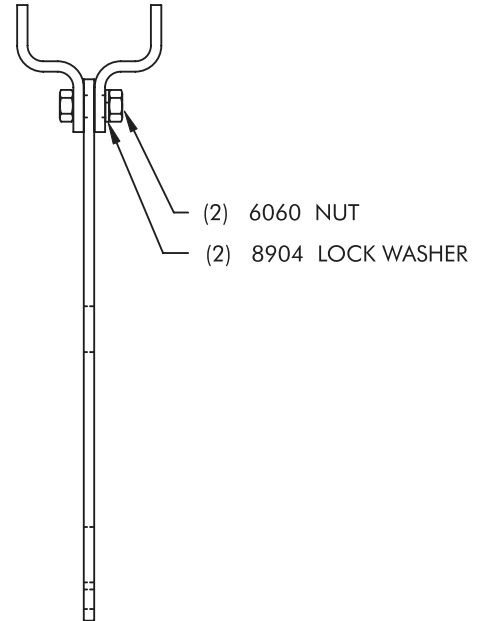

**MOUNTING BRACKET KIT****PN 9189**

2" SIZE

**MOUNTING BRACKET KIT****PN 8924**

3", 4", 6" &amp; 8" SIZE

**REMOTE MOUNTING BRACKET KIT**

**PN 9328**

**REMOTE MOUNTING KIT with Selector**

**PN 9327**

**EXTENSION KIT, MOUNTING BRACKET PN10923**

(2) 6818 SCREW

(2) 8904 LOCK WASHER

(2) 6060 NUT

(1) 9325 BRACKET

(2) 6635 SCREW

(2) 7029 LOCK WASHER