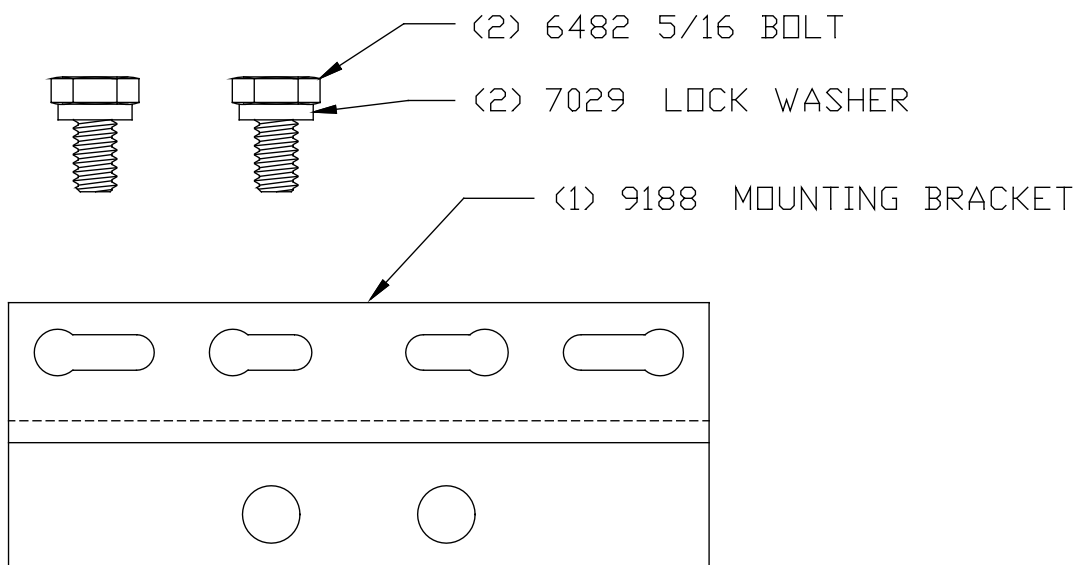

**MOUNTING BRACKET KIT****PN 9189**

2" SIZE

**MOUNTING BRACKET KIT****PN 8924**

3", 4", 6" &amp; 8" SIZE

**REMOTE MOUNTING BRACKET KIT**

**PN 9328**

**REMOTE MOUNTING KIT with Selector**

**PN 9327**

**EXTENSION KIT, MOUNTING BRACKET PN10923**

(2) 6818 SCREW

(2) 8904 LOCK WASHER

(2) 6060 NUT

(1) 9325 BRACKET

(2) 6635 SCREW

(2) 7029 LOCK WASHER