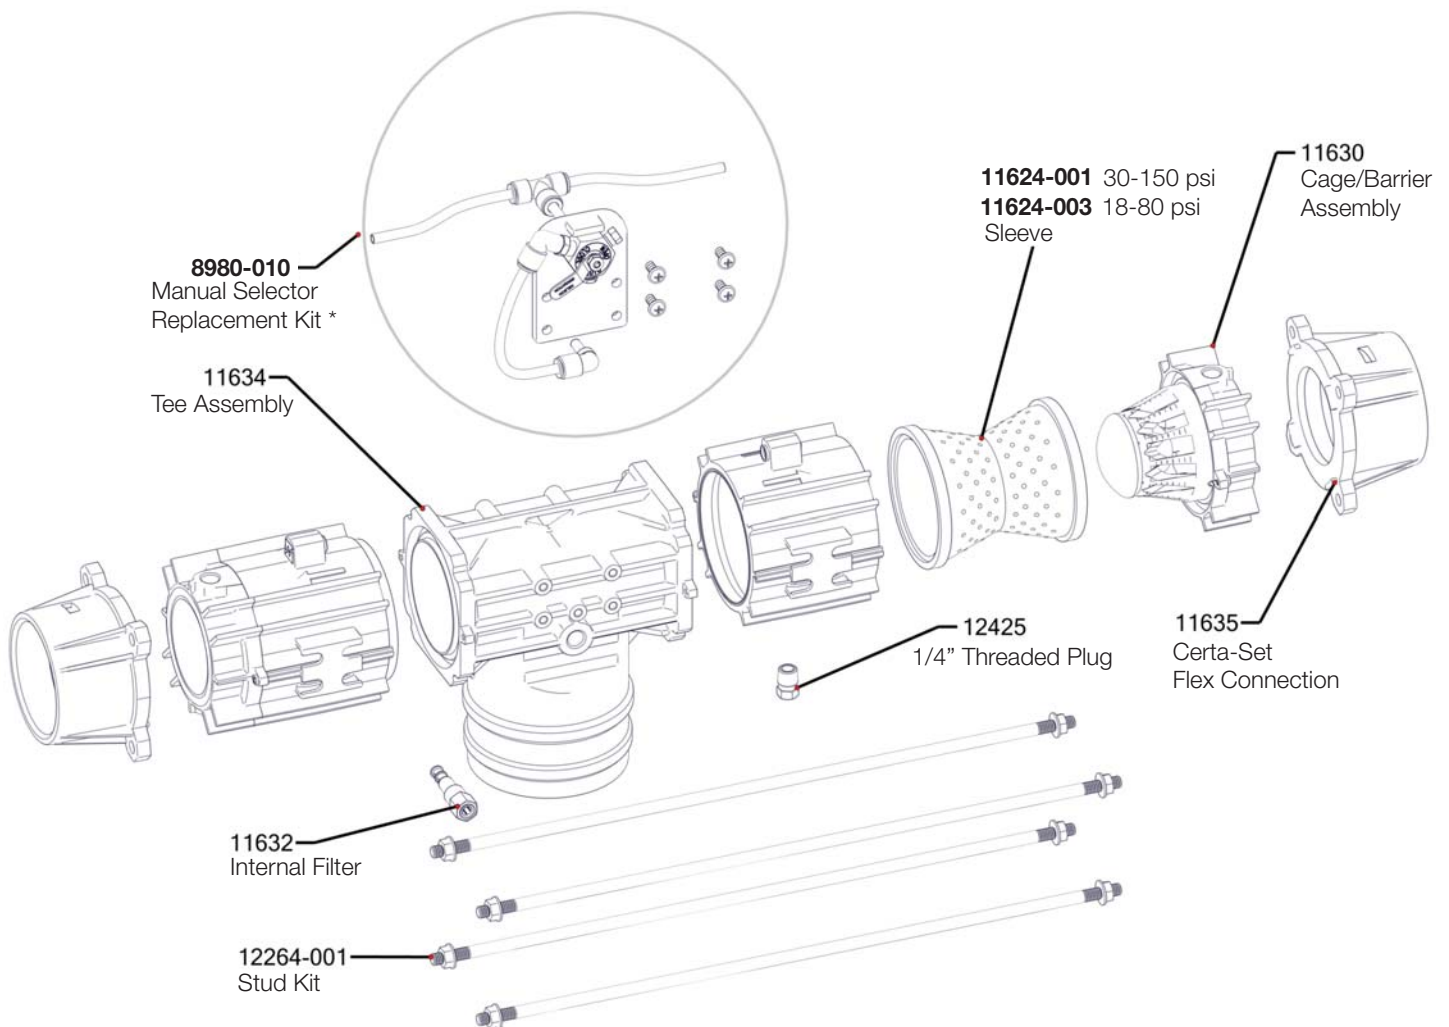

1000 Series Valves

Tee Valve Parts

* Use **12151** for Single Control to Dual Control Conversion Kit