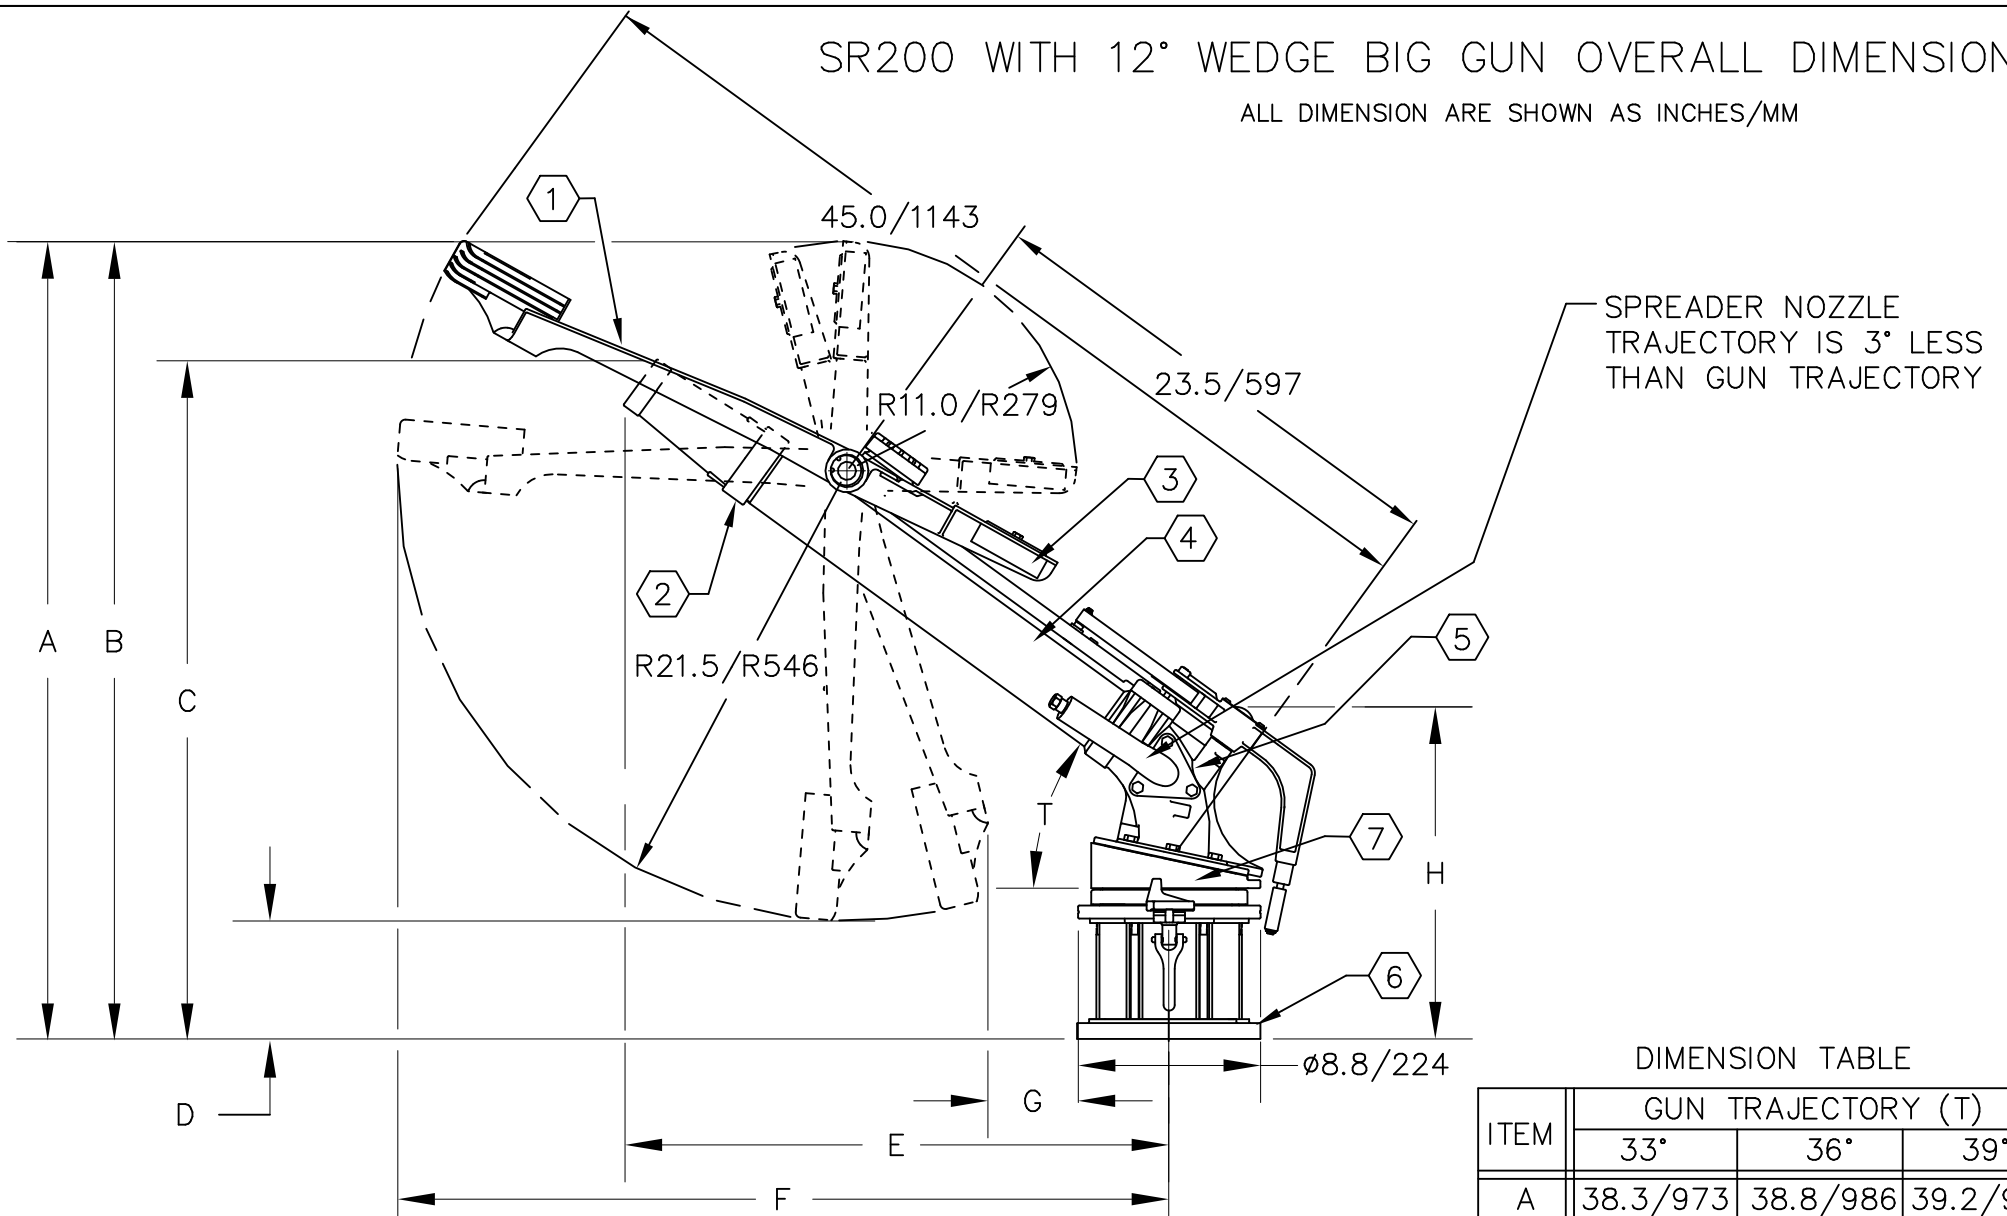

# SR200 WITH 12° WEDGE BIG GUN OVERALL DIMENSIONS

ALL DIMENSION ARE SHOWN AS INCHES/MM

DIMENSION TABLE

ITEM	GUN TRAJECTORY (T)		
	33°	36°	39°
A	38.3/973	38.8/986	39.2/996
B	37.4/950	38.8/986	40.1/1019
C	32/813	33/838	33.9/861
D	5.3/135	5.8/147	6.3/160
E	38.3/973	37.5/953	36.6/930
F	27.4/696	26.4/671	25.4/645
G	5.2/132	4.4/112	3.6/91
H	16.6/422	16.2/412	15.8/401

ITEM	PART	MATERIAL
1	ARM	ALUMINUM
2	NOZZLE	ALUMINUM
3	ARM WEIGHT	CAST IRON
4	RANGE TUBE	ALUMINUM
5	ELBOW	ALUMINUM
6	ANSI FLANGE	ANOD. ALUM.
7	12° WEDGE	ALUMINUM