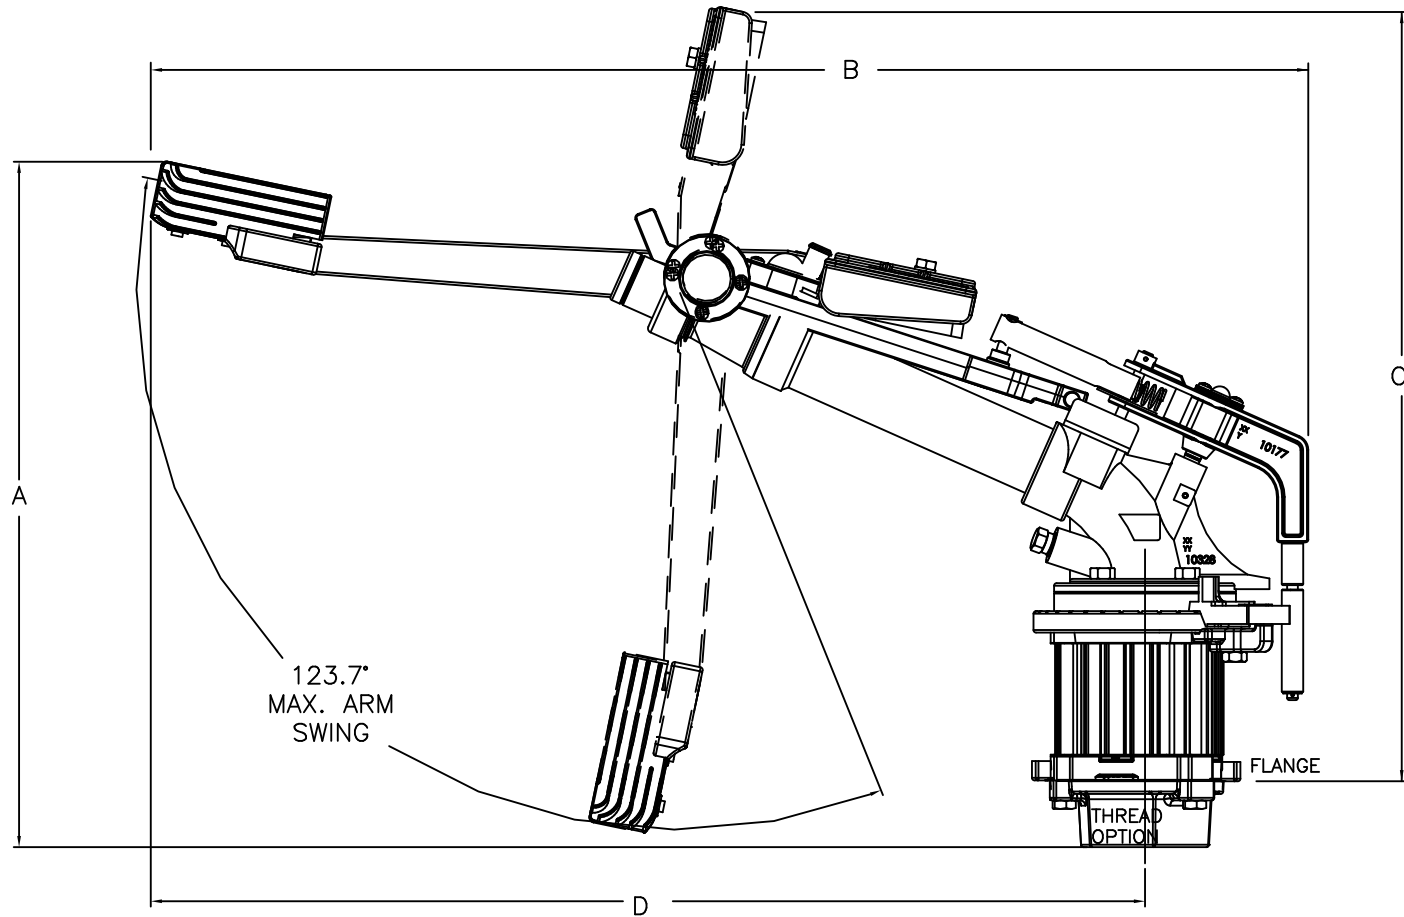

SR75 BIG GUN OVERALL DIMENSIONS

NOTE: ALL DIMENSIONS ARE IN INCHES / (MM)

	DIMENSIONS			
	18°		24°	
A	15.0	381	16.0	406
B	26.5	673	27.0	686
C	19.5	495	20.5	521
D	23.5	597	23.2	589