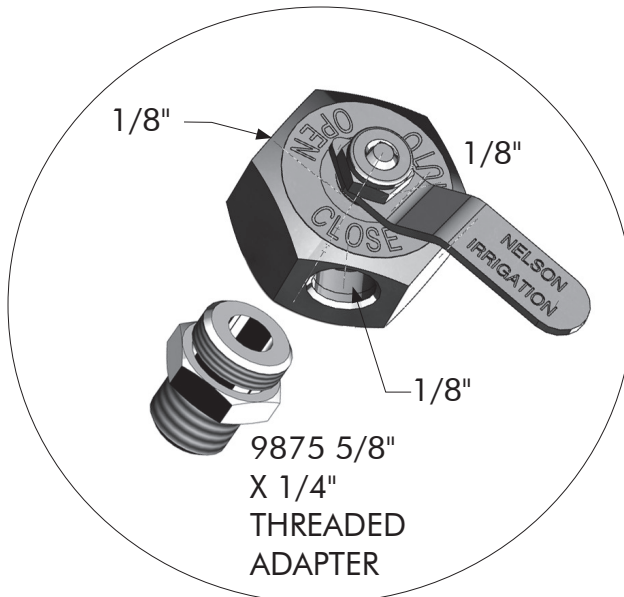

MANUAL SELECTOR VALVE KIT**PN 8980**

(1) 8970-005 NYLON TUBING 18"

(2) 8970-001 STRAIGHT TUBE CONNECTOR

(1) 9905 MANUAL SELECTOR VALVE ASSEMBLY

(1) 8970-010 MALE RUN TEE

9905

1/8"

1/8"

1/8"

9875 5/8"
X 1/4"
THREADED
ADAPTER