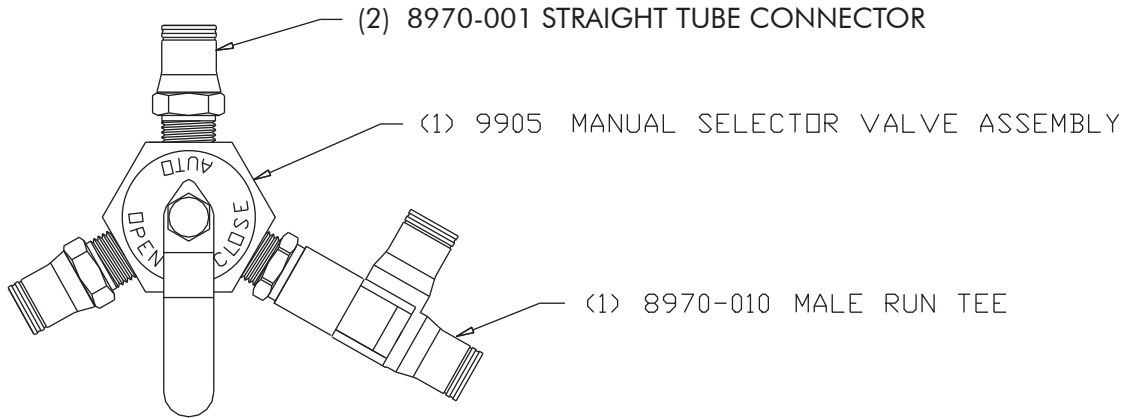

MANUAL SELECTOR VALVE KIT**PN 8980**

(1) 8970-005 NYLON TUBING 18"

(2) 8970-001 STRAIGHT TUBE CONNECTOR

(1) 9905 MANUAL SELECTOR VALVE ASSEMBLY

(1) 8970-010 MALE RUN TEE

9905

1/8"

1/8"

1/8"

9875 5/8"
X 1/4"
THREADED
ADAPTER